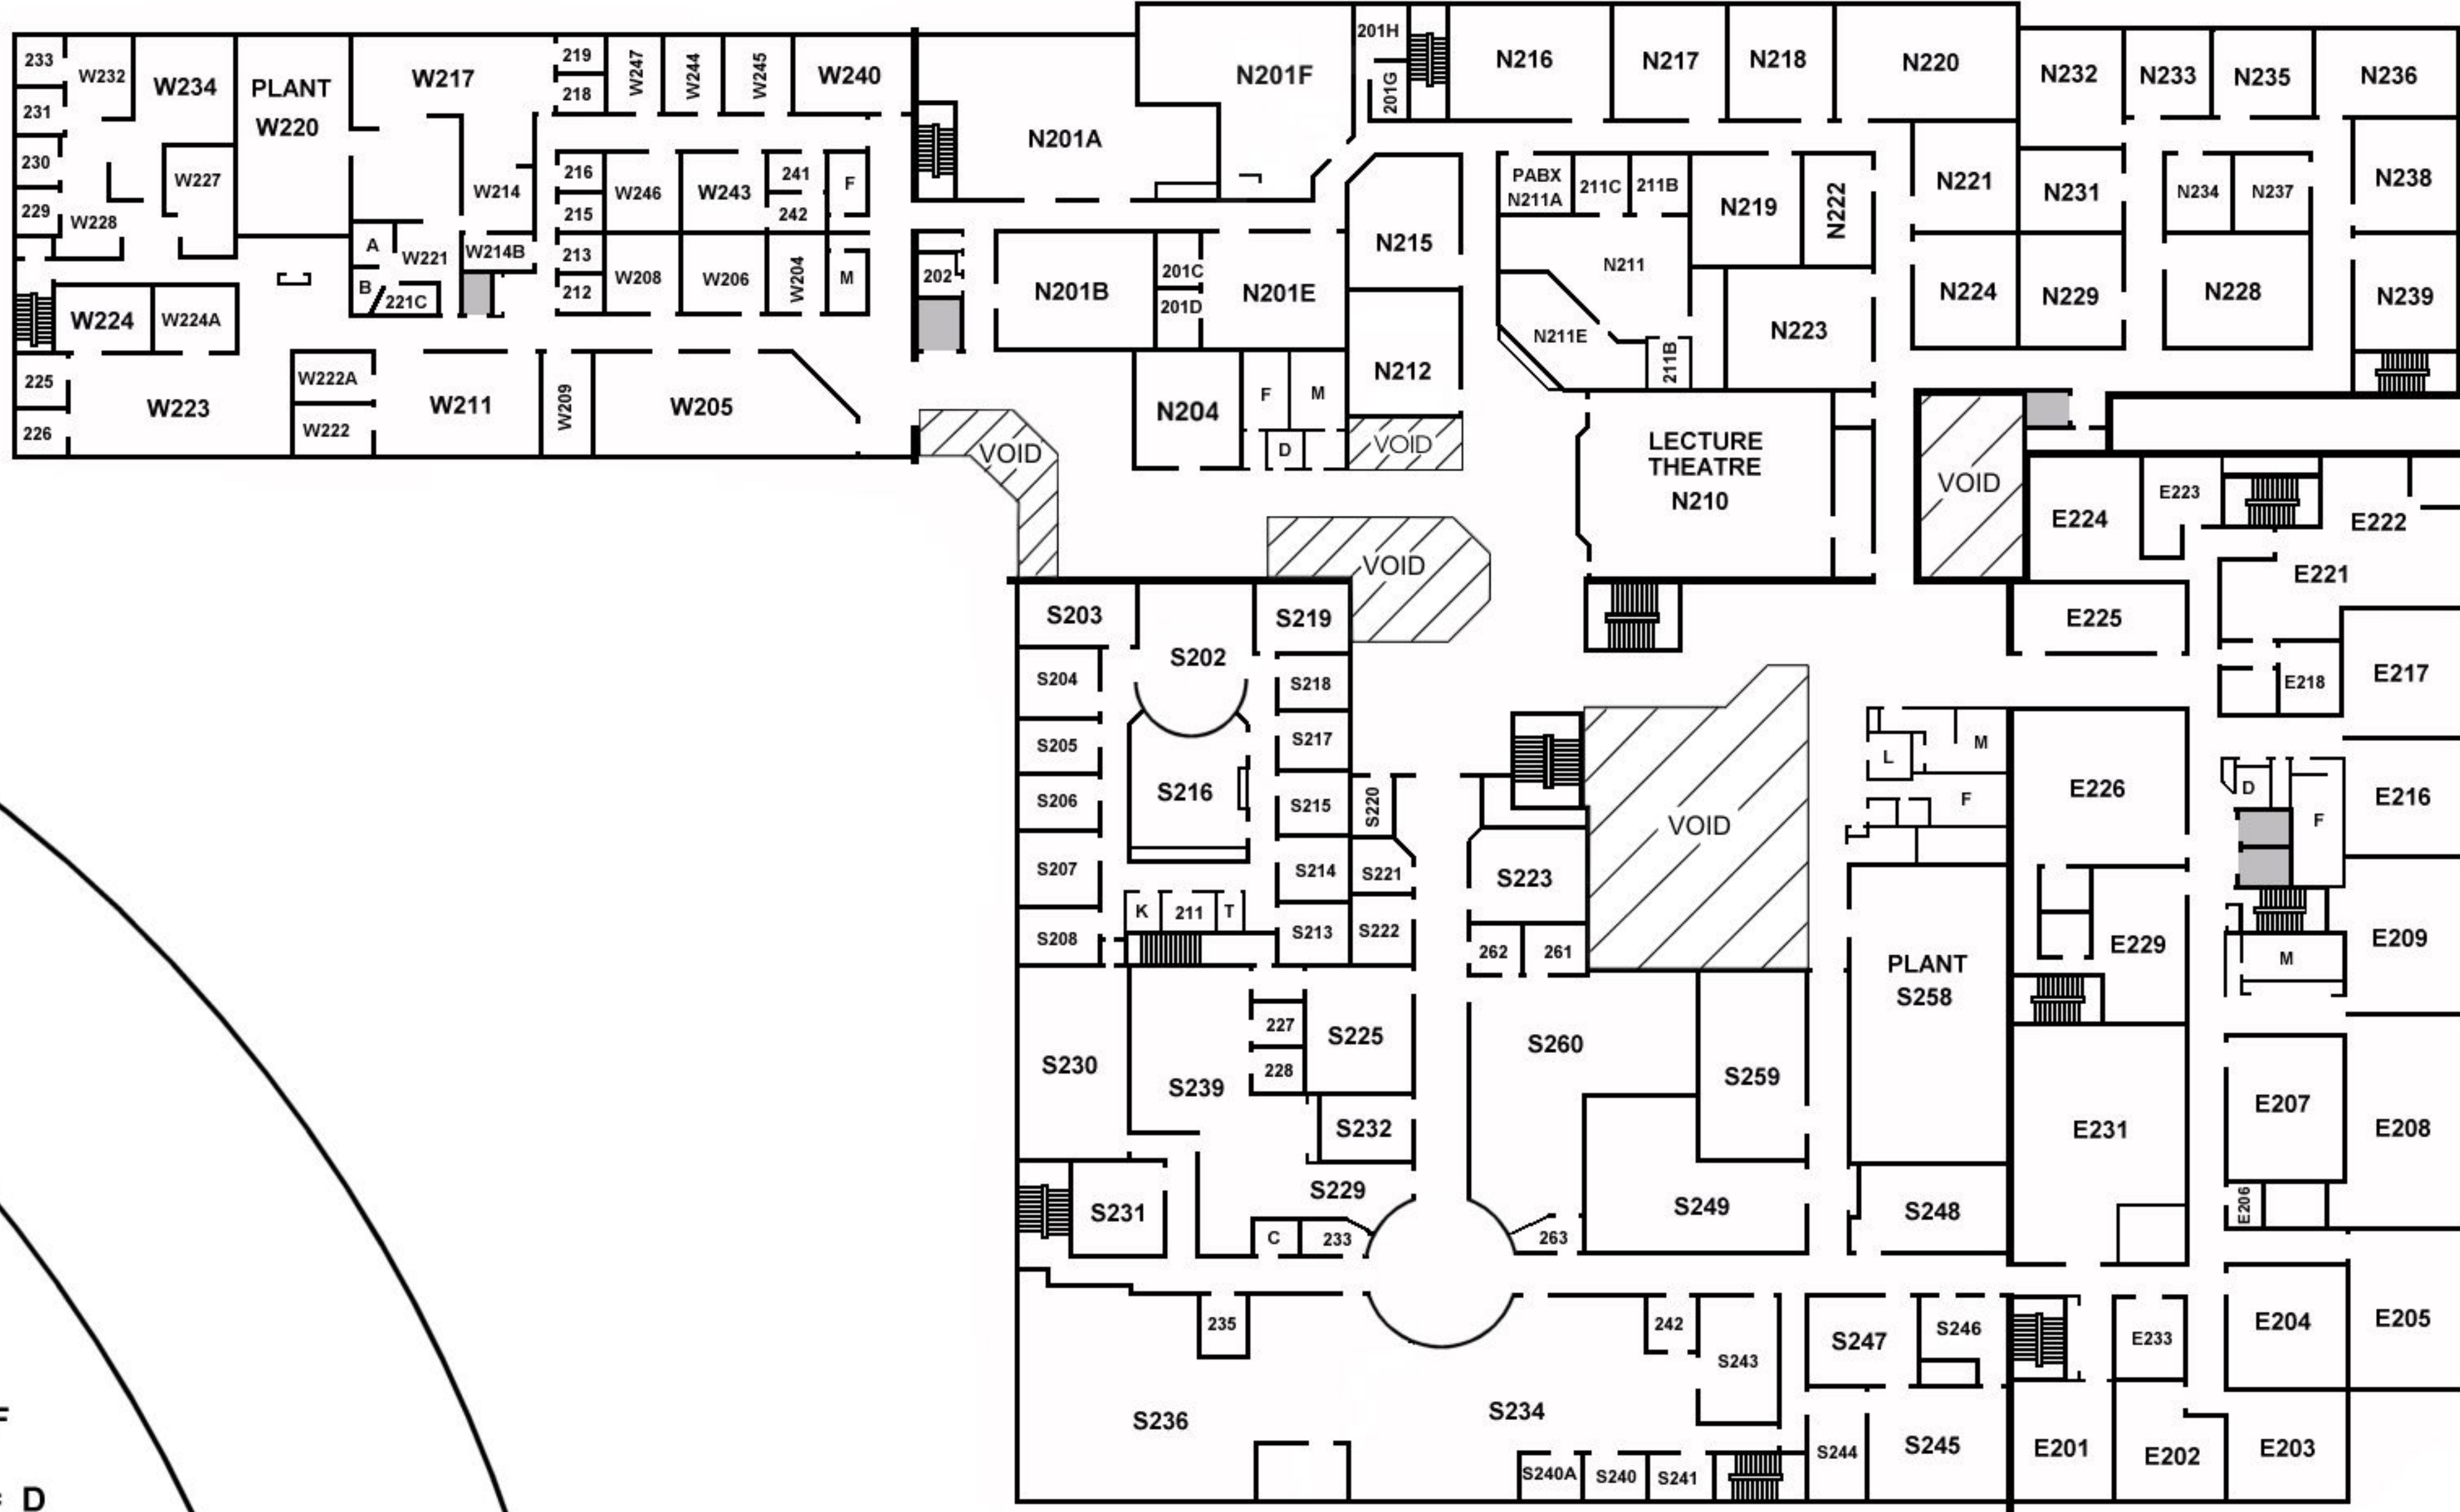

MORPHET STREET

WEST WING

NORTH WING

SOUTH WING

EAST WING

ROSINA STREET

CURRIE STREET

WEST WING

NORTH WING

MORPHET STREET

ROSINA STREET

CARPARK ENTRANCE

ENTRANCE

ENTRANCE

ENTRANCE

SOUTH WING

EAST WING

CURRIE STREET

LEGEND

LIFT = 

MALE W/C = M

FEMALE W/C = F

DISABLED W/C = D

STAIRS = 

LEVEL 1

Adelaide Institute
of TAFE
120 Currie Street, Adelaide

WEST WING

NORTH WING

MORPHET STREET

ROSINA STREET

SOUTH WING

EAST WING