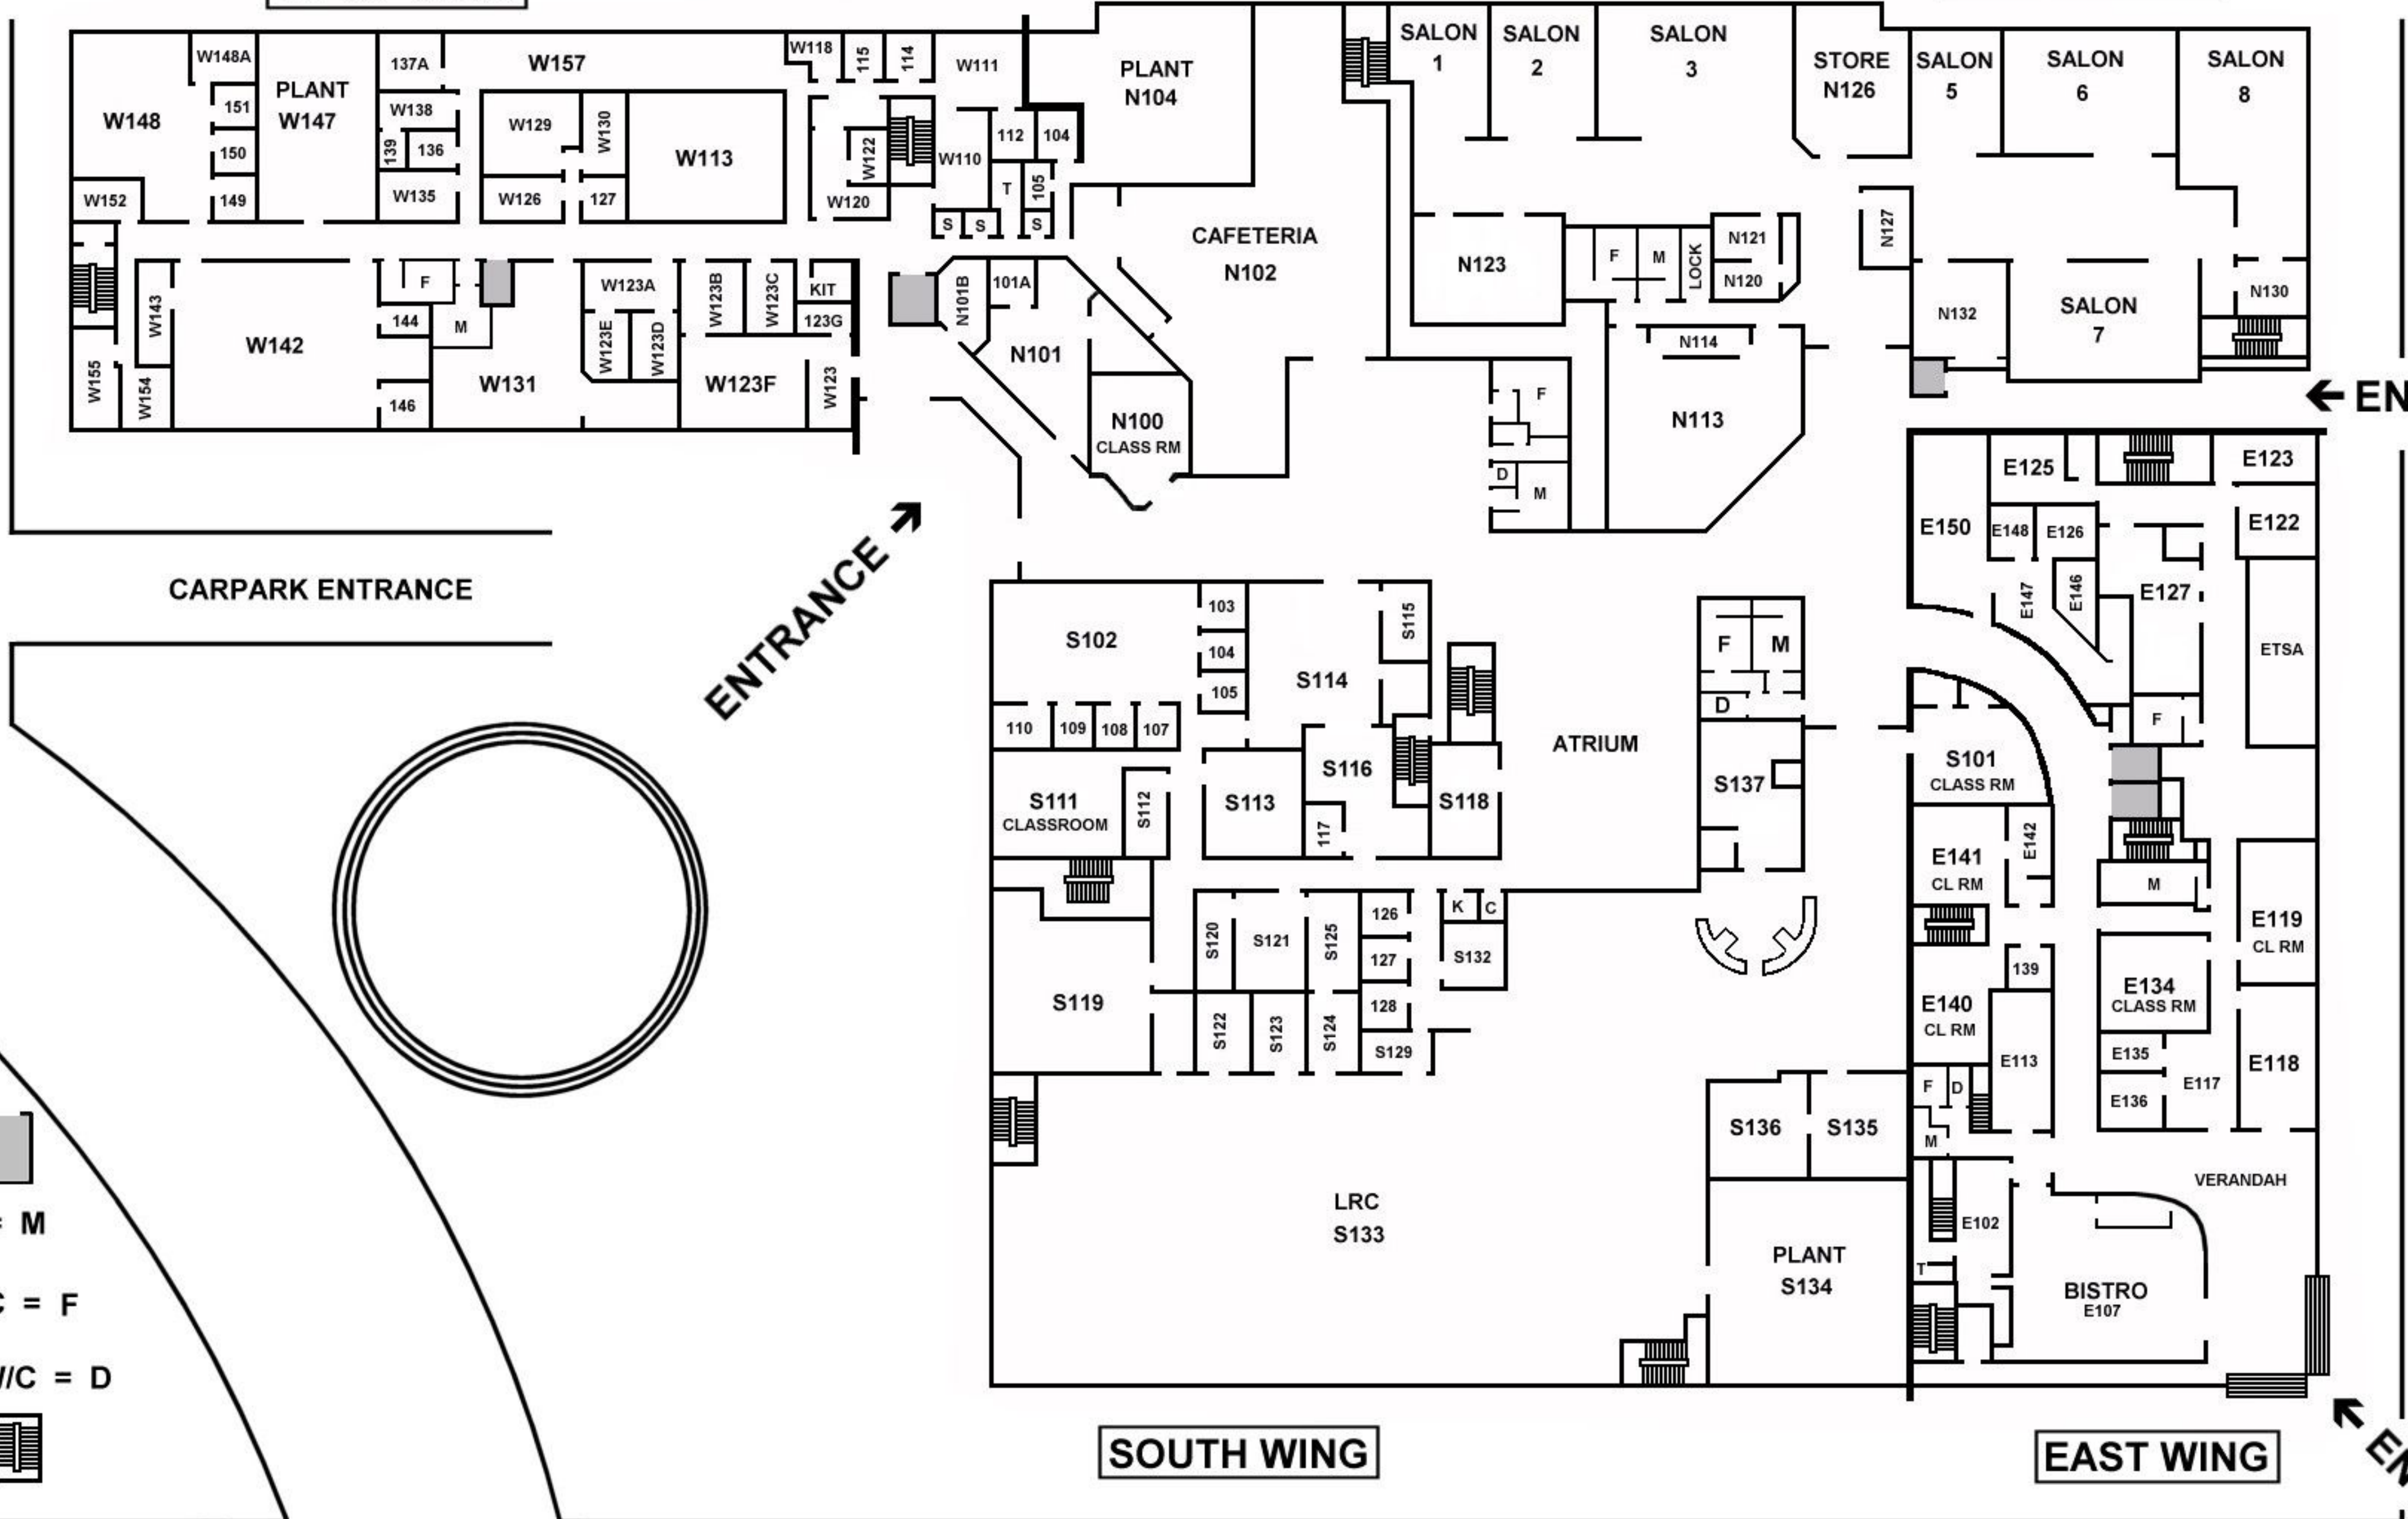

MORPHET STREET

WEST WING

NORTH WING

SOUTH WING

EAST WING

ROSINA STREET

CURRIE STREET

WEST WING

NORTH WING

MORPHET STREET

ROSINA STREET

CARPARK ENTRANCE

ENTRANCE

ENTRANCE

ENTRANCE

SOUTH WING

EAST WING

CURRIE STREET

LEGEND

LIFT = 

MALE W/C = M

FEMALE W/C = F

DISABLED W/C = D

STAIRS = 

LEVEL 1

Adelaide Institute
of TAFE
120 Currie Street, Adelaide

WEST WING

NORTH WING

MORPHET STREET

ROSINA STREET

SOUTH WING

EAST WING