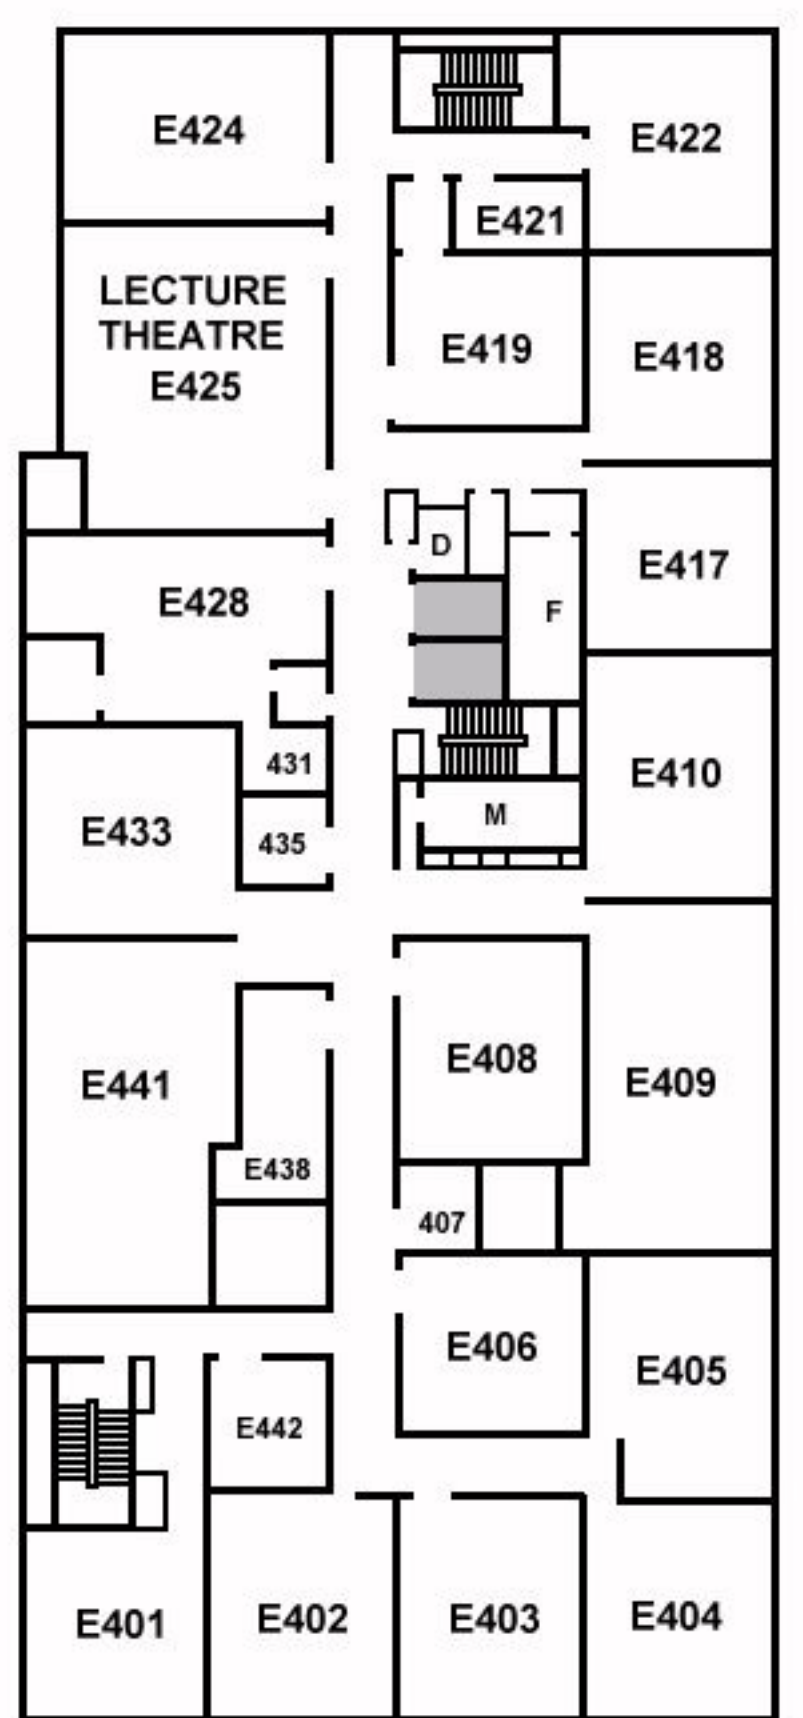

MORPHET STREET

WEST WING

NORTH WING

SOUTH WING

EAST WING

ROSINA STREET

CURRIE STREET

WEST WING

NORTH WING

MORPHET STREET

ROSINA STREET

CARPARK ENTRANCE

ENTRANCE

ENTRANCE

ENTRANCE

SOUTH WING

LEVEL 1

Adelaide Institute
of TAFE
120 Currie Street, Adelaide

WEST WING

NORTH WING

MORPHET STREET

ROSINA STREET

SOUTH WING

EAST WING

CURRIE STREET

- LEGEND**
- LIFT =
 - MALE W/C = M
 - FEMALE W/C = F
 - DISABLED W/C = D
 - STAIRS =

LEGEND

- LIFT = 
- MALE W/C = M
- FEMALE W/C = F
- DISABLED W/C = D
- STAIRS = 

LEVEL 4 EAST WING

LEVEL 5 EAST WING